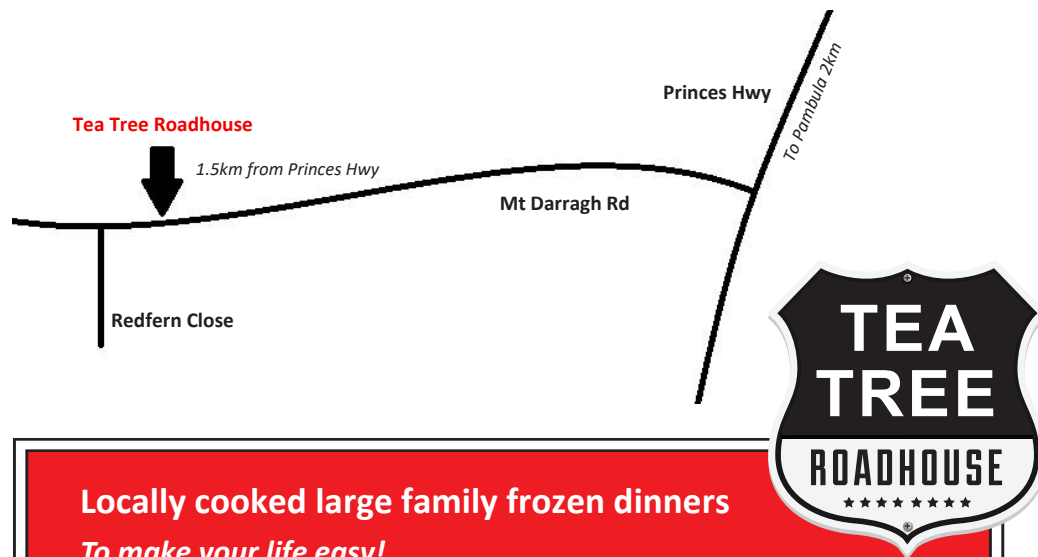

# Drinks

COFFEE | HOT CHOCOLATE | TEA

Served hot or Iced

Small \$4.00 | Medium \$4.50 | Large \$5.50

Discounts on coffee & tea if your bring your reusable cup!

MILKSHAKES \$5.50

THICKSHAKES \$6.50

Ask in store about our Tea Tree Loyalty Card